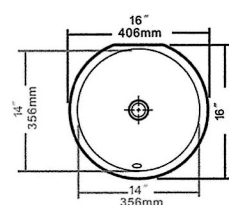

unavailable

VC-1919
Vanity Top Mount

unavailable

LS1606
Oval Flat Bottom Undermount

\$100

LS1607
Round Flat Bottom Undermount

\$100

LS1637
Rectangle Flat Bottom Undermount