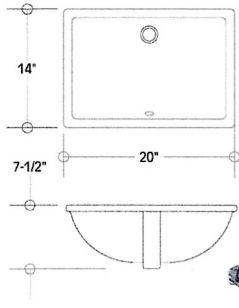

LS-2014
Vanity Undermount
2214 Equivalent

$120