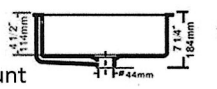

unavailable

VC-1919
Vanity Top Mount

unavailable

LS1606
Oval Flat Bottom Undermount

\$100

LS1607
Round Flat Bottom Undermount

\$100

LS1637
Rectangle Flat Bottom Undermount