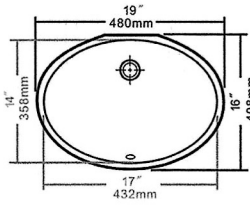

LS1606
Oval Flat Bottom Undermount