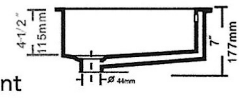

unavailable

VC-1919
Vanity Top Mount

unavailable

LS1606
Oval Flat Bottom Undermount

\$100

LS1607
Round Flat Bottom Undermount

\$100

LS1637
Rectangle Flat Bottom Undermount