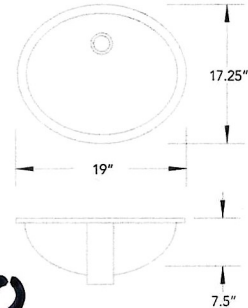

\$80

LS-1714
Vanity Undermount
2209 Equivalent

\$80

LS-2014
Vanity Undermount
2214 Equivalent

\$120

VC-2117
Vanity Undermount
2211 Equivalent

\$80

VC-2017
Vanity Top Mount