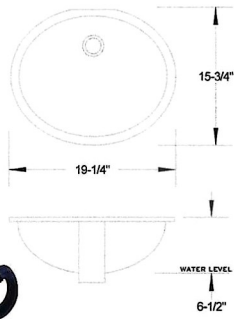

SHARPSINKS

A DIVISION OF ESI

VITREOUS CHINA COLLECTION

- True Vitreous China Glazed Porcelain
- Highest Quality Clays & Acid-Resistant Glazes
- Limited Lifetime Warranty

LS-1916
Vanity Undermount
2210 Equivalent

$80