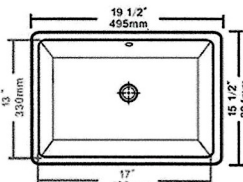

unavailable

VC-1919
Vanity Top Mount

unavailable

LS1606
Oval Flat Bottom Undermount

\$100

LS1607
Round Flat Bottom Undermount

\$100

LS1637
Rectangle Flat Bottom Undermount