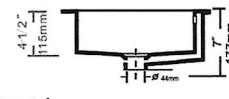

unavailable

VC-1919
Vanity Top Mount

unavailable

LS1606
Oval Flat Bottom Undermount

\$100

LS1607
Round Flat Bottom Undermount

\$100

LS1637
Rectangle Flat Bottom Undermount