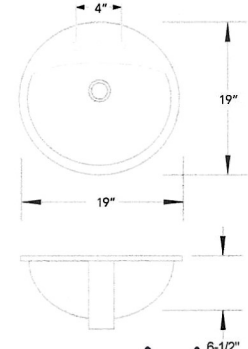

VC-1919
Vanity Top Mount

unavailable