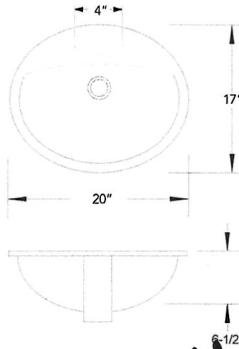

\$80

LS-1714
Vanity Undermount
2209 Equivalent

\$80

LS-2014
Vanity Undermount
2214 Equivalent

\$120

VC-2117
Vanity Undermount
2211 Equivalent

\$80

VC-2017
Vanity Top Mount