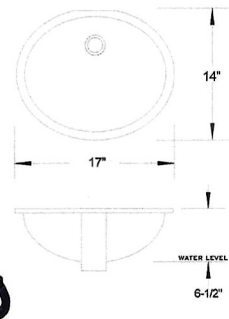

LS-1714
Vanity Undermount
2209 Equivalent

$80