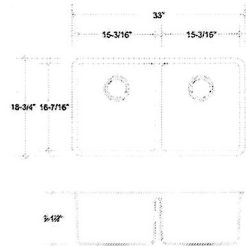

SHARPSINKS

A DIVISION OF ESI

QUARTZ COMPOSITE COLLECTION

- Unsurpassed Scratch Resistance - Hard As Stone
- Heat Resistance to 536°F
- Stain Resistant & Non-Fading, even in Sunlight
- Made from ~85% Quartz, with premium acrylic resins
- Limited Lifetime Warranty