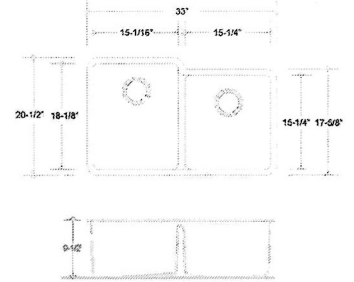

AVAILABLE COLORS

White Biscuit Brown Black Grey

**S3318DSP**

Kitchen Undermount

**\$425**

AVAILABLE COLORS

White Biscuit Brown Black Grey

**S3320LSP**