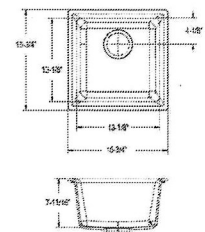

SHARPSINKS

A DIVISION OF ESI

QUARTZ COMPOSITE COLLECTION

- Unsurpassed Scratch Resistance - Hard As Stone
- Heat Resistance to 536°F
- Stain Resistant & Non-Fading, even in Sunlight
- Made from ~85% Quartz, with premium acrylic resins
- Limited Lifetime Warranty

AVAILABLE COLORS

White Biscuit Brown Black Grey

S3318DSP

Kitchen Undermount

$425

AVAILABLE COLORS

White Biscuit Brown Black Grey

S3320LSP

Kitchen Undermount

$425

AVAILABLE COLORS

White Biscuit Brown Black Grey

Q3318S

Kitchen Undermount with Center Drain

$425

AVAILABLE COLORS

White Biscuit Brown Black Grey

S3318SSP

Kitchen Undermount with Offset Drain

$425

AVAILABLE COLORS

White Biscuit Brown Black Grey

S2518SSP

Kitchen/Utility Undermount

$400

AVAILABLE COLORS

White Biscuit Brown Black Grey

S1616SBP

Bar/Utility Undermount

$350

800-470-5831

www.esi4service.com

a J.R. Sharp Company