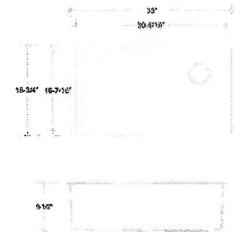

SHARPSINKS

A DIVISION OF ESI

QUARTZ COMPOSITE COLLECTION

- Unsurpassed Scratch Resistance - Hard As Stone
- Heat Resistance to 536°F
- Stain Resistant & Non-Fading, even in Sunlight
- Made from ~85% Quartz, with premium acrylic resins
- Limited Lifetime Warranty

AVAILABLE COLORS

White Biscuit Brown Black Grey

S3318DSP

Kitchen Undermount

$425

AVAILABLE COLORS

White Biscuit Brown Black Grey

S3320LSP

Kitchen Undermount

$425

AVAILABLE COLORS

White Biscuit Brown Black Grey

Q3318S

Kitchen Undermount with Center Drain

$425

AVAILABLE COLORS

White Biscuit Brown Black Grey

S3318SSP

Kitchen Undermount with Offset Drain

$425

AVAILABLE COLORS

White Biscuit Brown Black Grey

S2518SSP

Kitchen/Utility Undermount

$400

AVAILABLE COLORS

White Biscuit Brown Black Grey

S1616SBP

Bar/Utility Undermount

$350

800-470-5831

www.esi4service.com

a J.R. Sharp Company