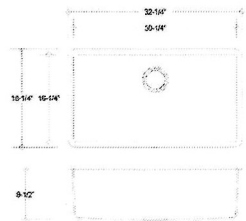

SHARPSINKS

A DIVISION OF ESI

QUARTZ COMPOSITE COLLECTION

- Unsurpassed Scratch Resistance - Hard As Stone
- Heat Resistance to 536°F
- Stain Resistant & Non-Fading, even in Sunlight
- Made from ~85% Quartz, with premium acrylic resins
- Limited Lifetime Warranty

AVAILABLE COLORS

White Biscuit Brown Black Grey

S3318DSP

Kitchen Undermount

$425

AVAILABLE COLORS

White Biscuit Brown Black Grey

S3320LSP

Kitchen Undermount

$425

AVAILABLE COLORS

White Biscuit Brown Black Grey

Q3318S

Kitchen Undermount with Center Drain

$425

AVAILABLE COLORS

White Biscuit Brown Black Grey

S3318SSP

Kitchen Undermount with Offset Drain

$425

AVAILABLE COLORS

White Biscuit Brown Black Grey

S2518SSP

Kitchen/Utility Undermount

$400

AVAILABLE COLORS

White Biscuit Brown Black Grey

S1616SBP

Bar/Utility Undermount

$350

800-470-5831

www.esi4service.com

a J.R. Sharp Company