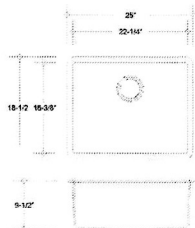

White Biscuit Brown Black Grey

**S3318SSP**

Kitchen Undermount with Offset Drain

**\$425**

AVAILABLE COLORS

White Biscuit Brown Black Grey

**S2518SSP**

Kitchen/Utility Undermount